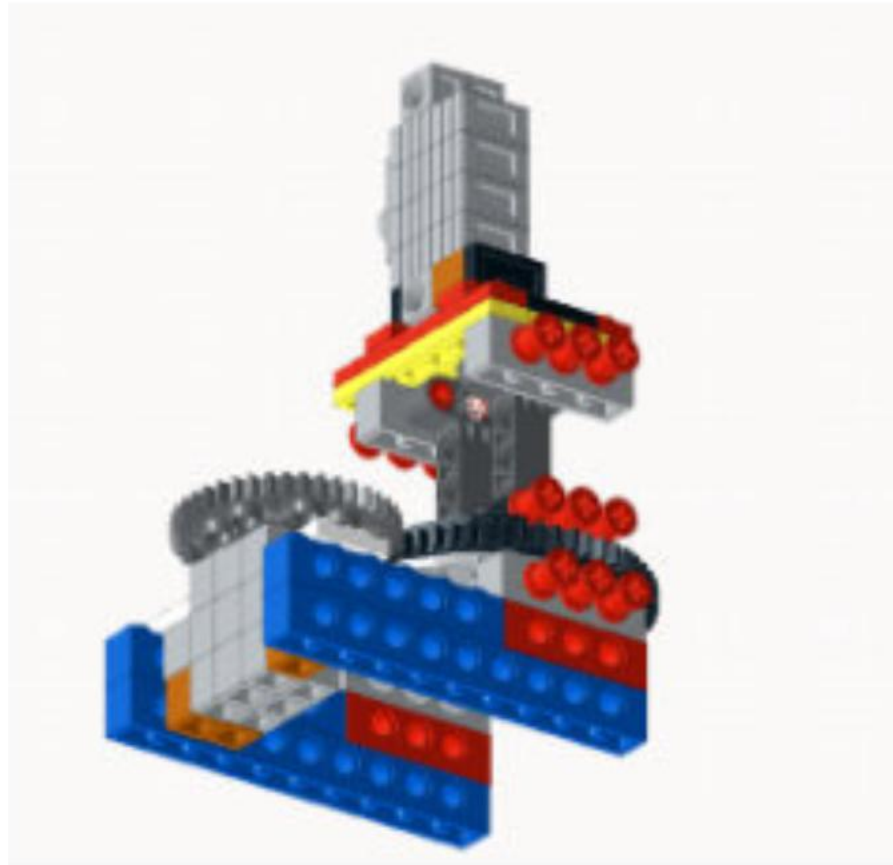

# Robot Arm Base and Turntable light model

2x  
3956  
Black

4x  
3701  
Light Bluish Gray

2x  
3022  
White

6x  
3005  
Dark Orange

1x  
48168  
Black

1x

18x  
32054  
Red